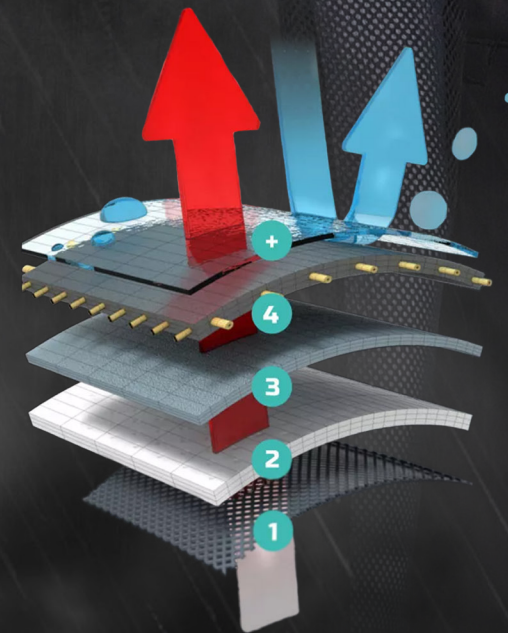

Offshore Collar

Face Mask

Adjustable Hood

Back velcro patch

Hand Pockets

Adjustable double Cuffs with Velcro

- + -Water Proof 25.000mm
- 4 -Face Fabric
- 3 -Micro Porous PU Coating
- 2 -Non Porous PU Film
- 1 -Nylon Tricot (20 denir)